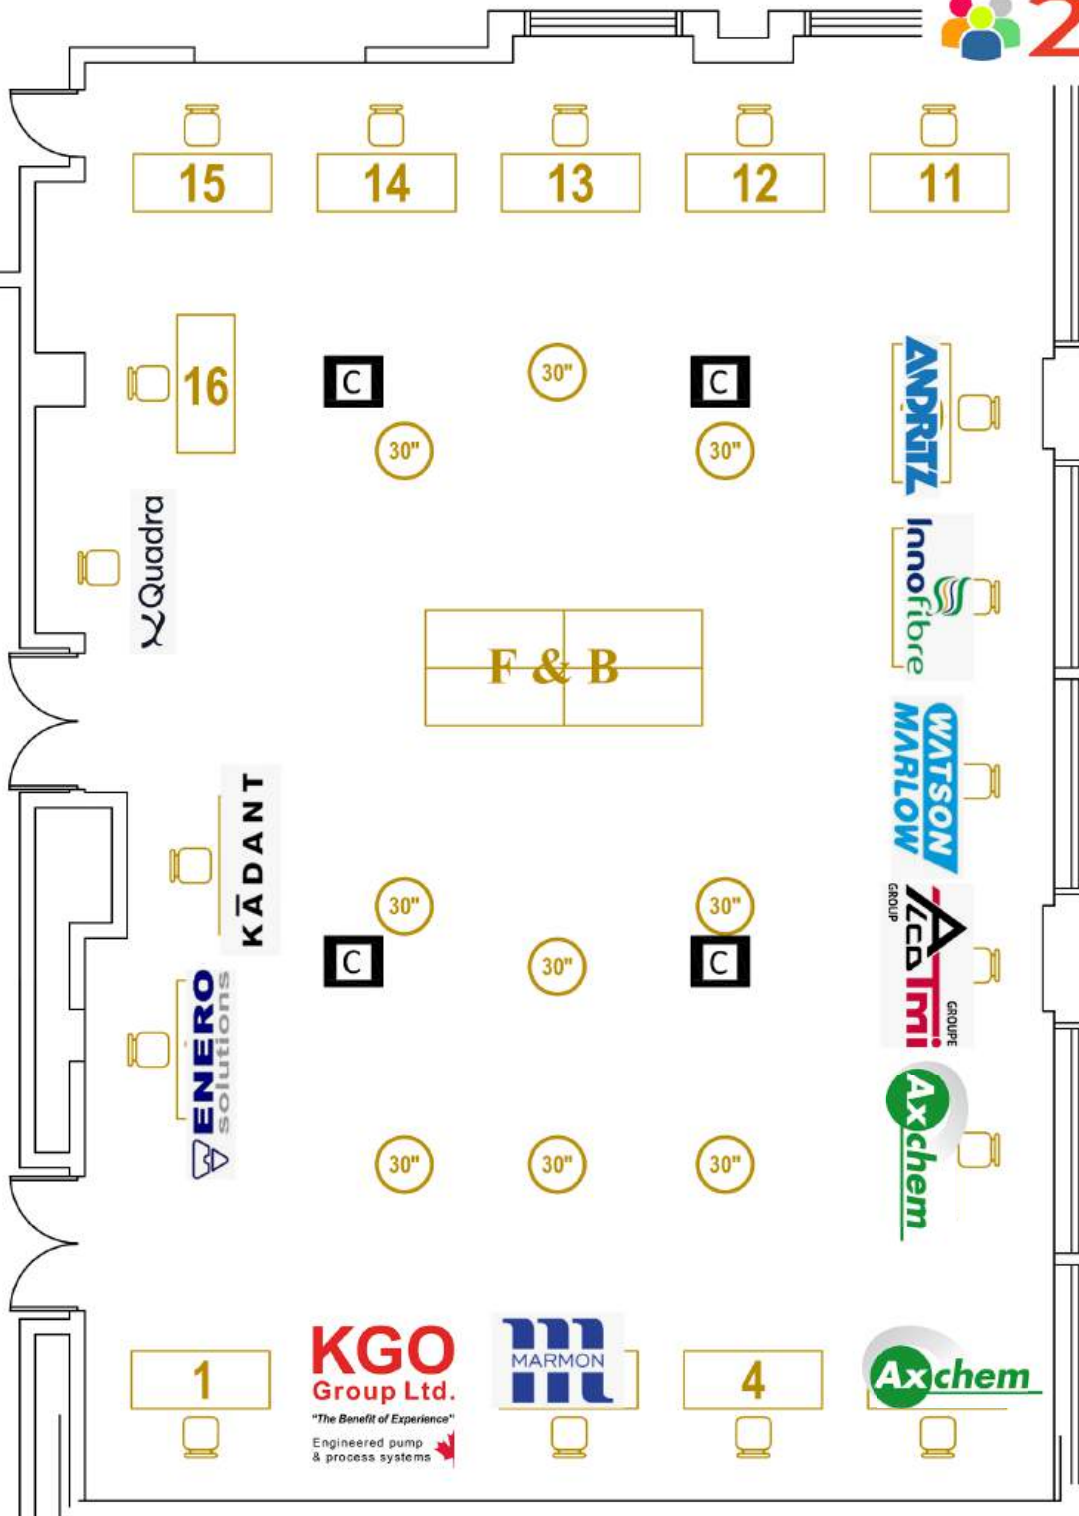

HÔTEL LE REINE ÉLIZABETH

Rue
St. Paul

Rue
Sainte-
Catherine

© AV Experience inc.
2024 All rights reserved.